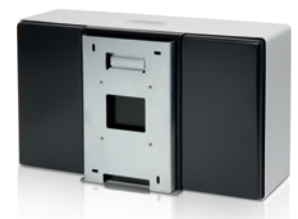

Reader rear view